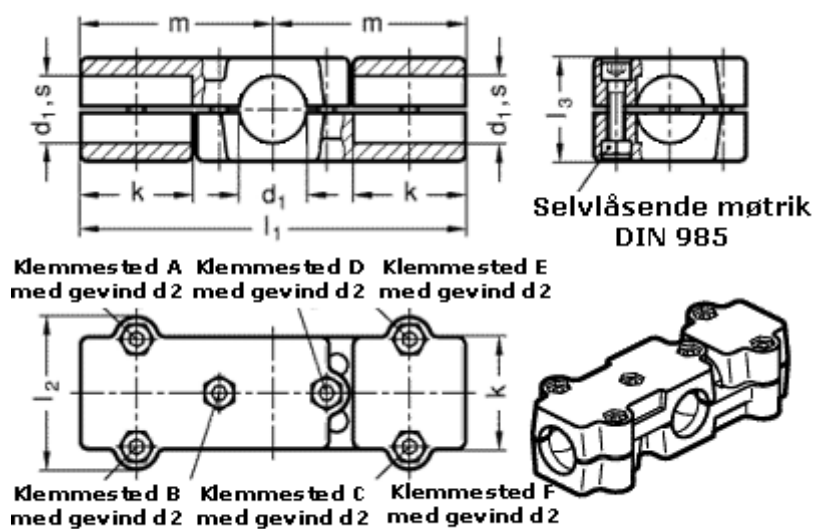

Article number: 20195B30502BL

Description: E+G double T-angel clamps
GN 195-B30-50-2-BL

Measures

d1 = B 30

d2 = M8

k = 50

l1 = 172

l2 = 68

l3 = 46

m = 86